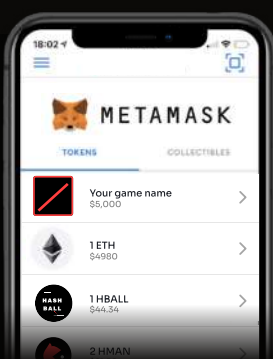

Graphic specifications for Creators

The recommended file format is JPG. The system accepts other formats including images with alpha channel (transparency). We recommend that the linked graphics have the smallest possible file weight.

Our system imports images directly via the link. If the link no longer leads to an image for any reason, the image will be replaced by our default image until the user updates the correct link.

Guidelines

Game Logo

#	Name
542	 Your game name 0x2124...2151 ↗

Aspect ratio 1:1

- Recommended size **100x100 px**

The graphic is displayed on GameCap, Cryptocurrency Wallet and in GameXplorer on the transaction list.